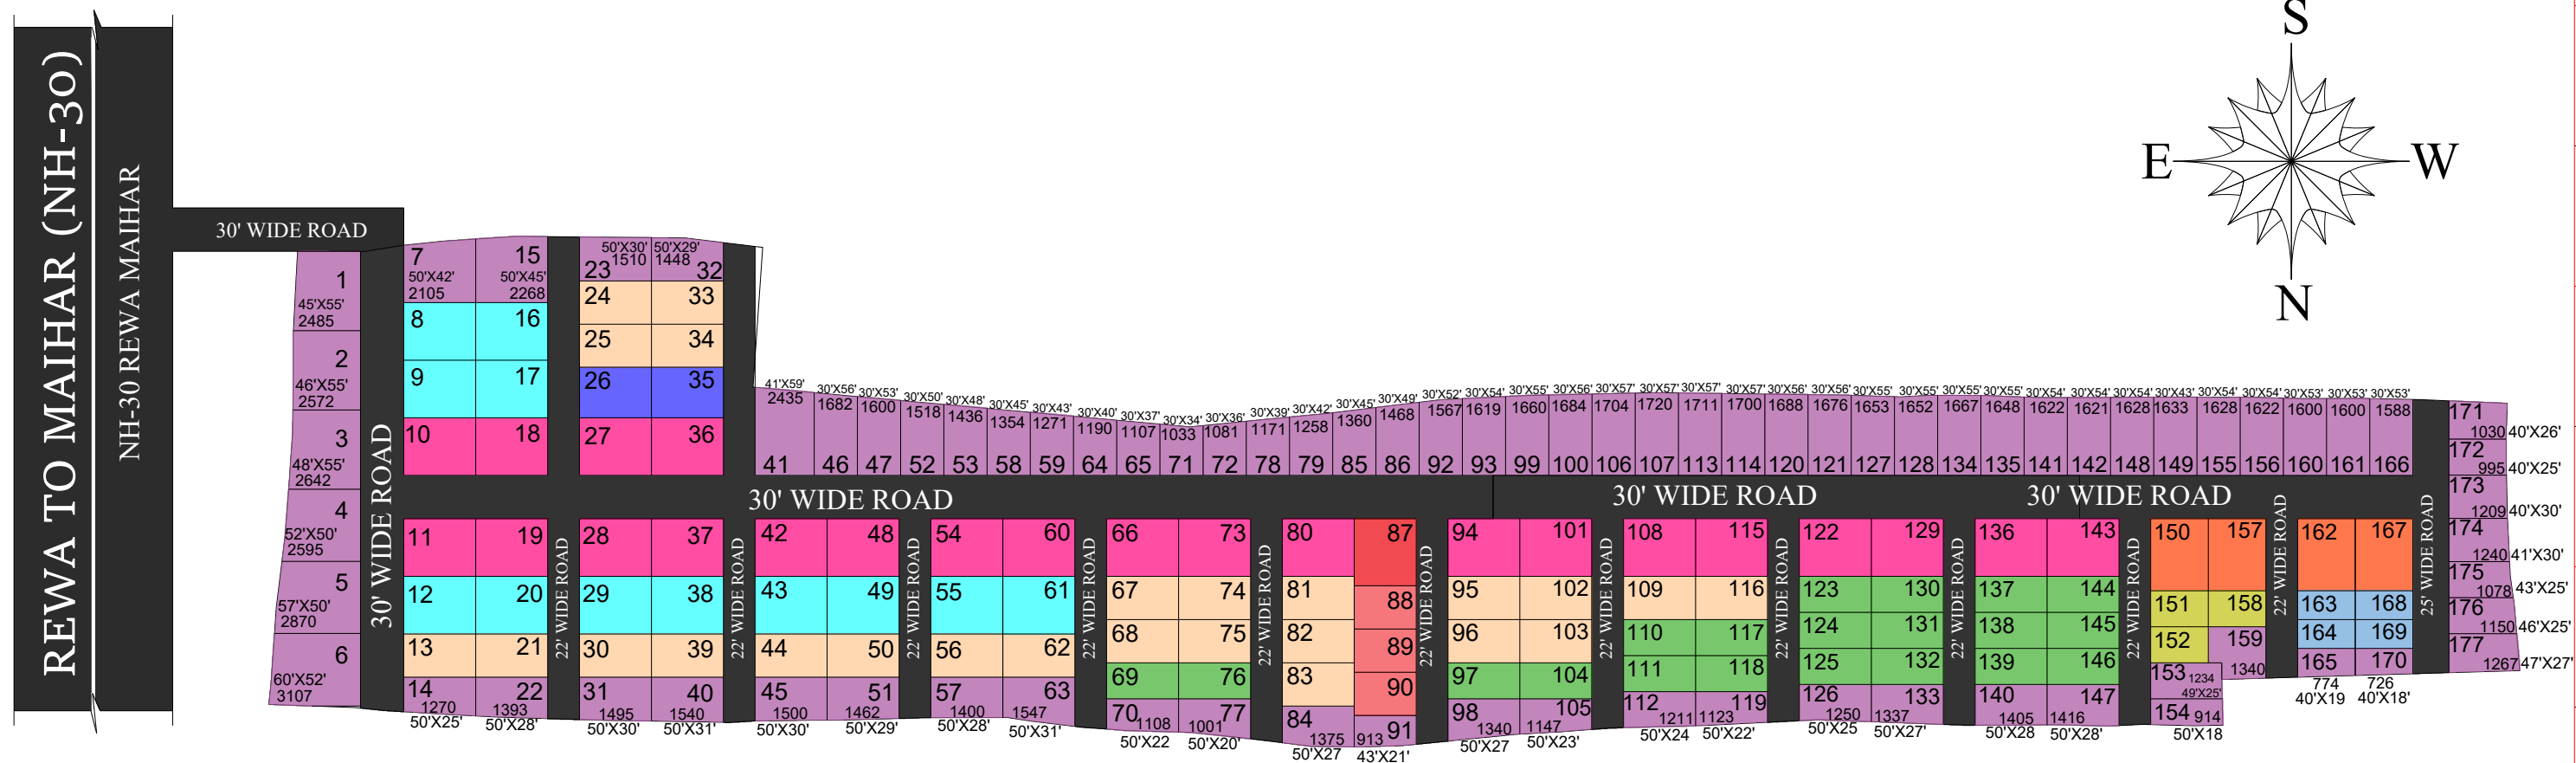

# A.K. DREAM CITY SITE PROJECT PLAN OF MAUHARI KATRA BELA SATNA M.P.

HEAD OFFICE - A.K. INFRADREAM L.T.D 22-F JAWAHAR LAL NEHRU ROAD, PRAYAGRAJ, U.P.

CORNER PLOT		50'X40'	2000 SQFT	23 NOS
CORNER PLOT		43'X46'6"	2000 SQFT	01 NOS
CORNER PLOT		40'X50'	2000 SQFT	04 NOS
INNER PLOT		50'X40'	2000 SQFT	12 NOS
INNER PLOT		50'X35'	1750 SQFT	02 NOS
INNER PLOT		50'X30'	1500 SQFT	25 NOS
INNER PLOT		50'X25'	1250 SQFT	20 NOS
INNER PLOT		40'X25'	1000 SQFT	03 NOS
INNER PLOT		40'X20'	800 SQFT	04 NOS
INNER PLOT		43'X30'	1290 SQFT	03 NOS

NEAREST PLACES FROM SITE	
PLACES	DISTANCE
MP TOURISM MIDWAY TREAT	01 MINUTE
HERO BIKE AGENCY	01 MINUTE
HP PETROL PUMP	01 MINUTE
MSM COLLEGE	02 MINUTE
PAL TOLL PLAZA	05 MINUTE
BELA MARKET	07 MINUTE
REWA AIRPORT	10 MINUTE
REWA RAILWAY STATION	15 MINUTE