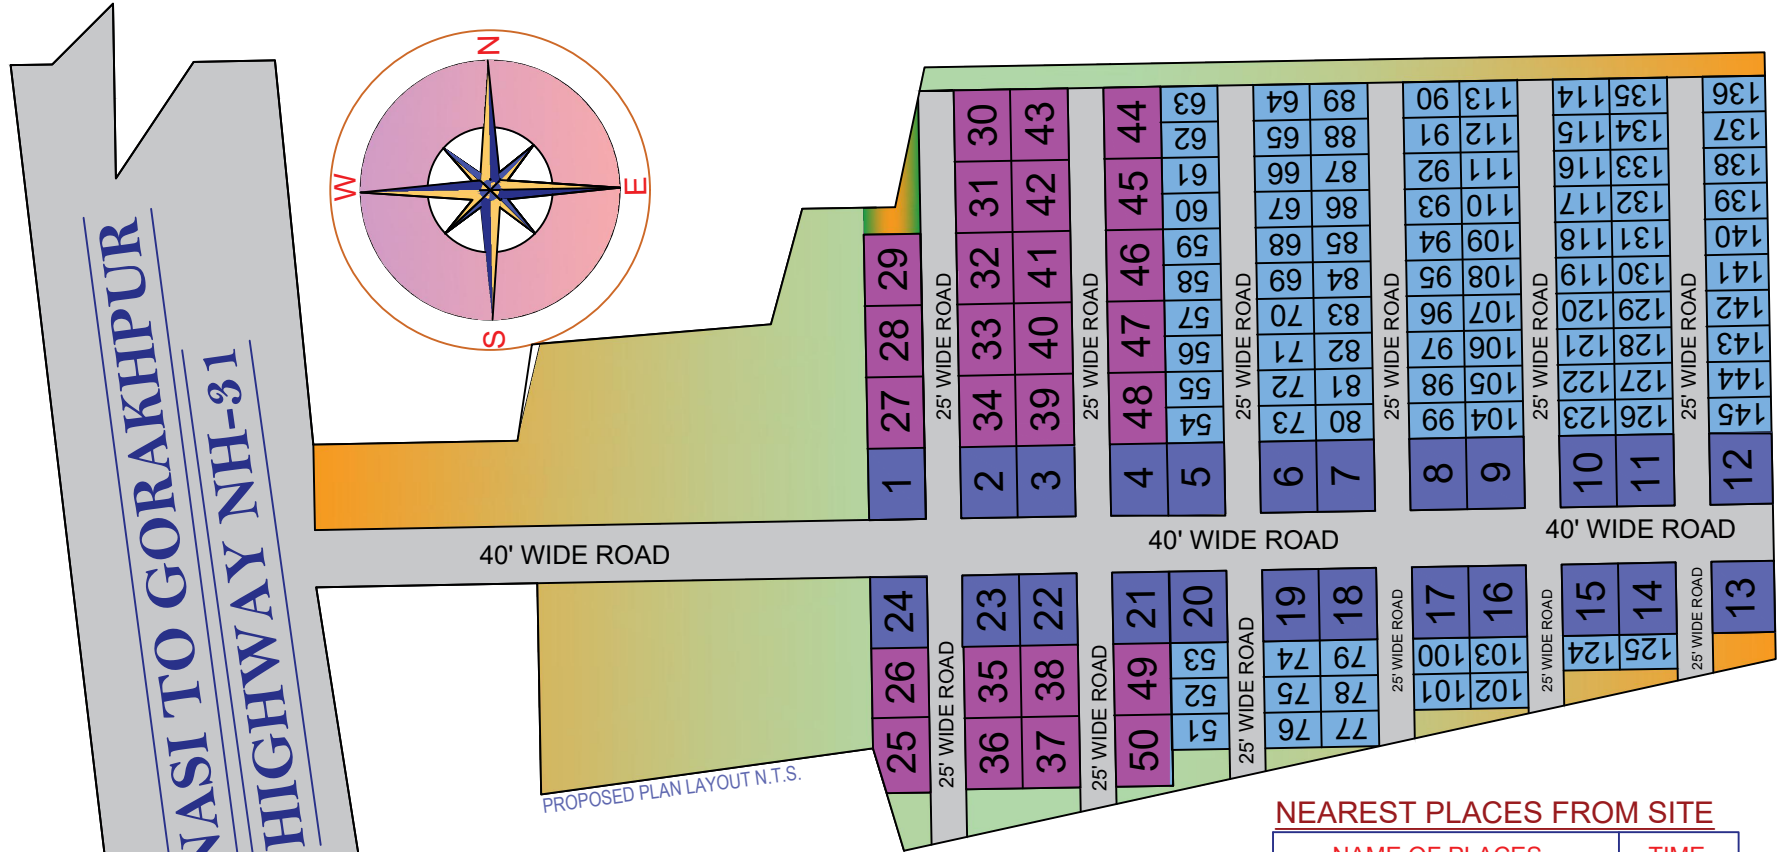

### AREA DETAIL

PLOTS	SIZE	AREA	PLOT NO.	COLOUR
<b>CORNER PLOTS</b>	50X40	2000 SqFt	01 TO 24	
<b>PLOTS</b>	50X40	2000 SqFt	25 TO 50	
<b>PLOTS</b>	25X40	1000 SqFt	51 TO 145	

### NEAREST PLACES FROM SITE

NAME OF PLACES	TIME
MARKANDAY MAHDEV DHAM	04 MIN
MARKET	03 MIN
DEVIET POLYTECHNIC	05 MIN
Dr. VIJAY COLLEGE OF PHARMCEY	05 MIN
KRISHNA SUDHAMA SANSTHAN & GROUP OF INSTITUTION	07 MIN
INTER COLLEGE	05 MIN
SARVESH TEMPLE	10MIN