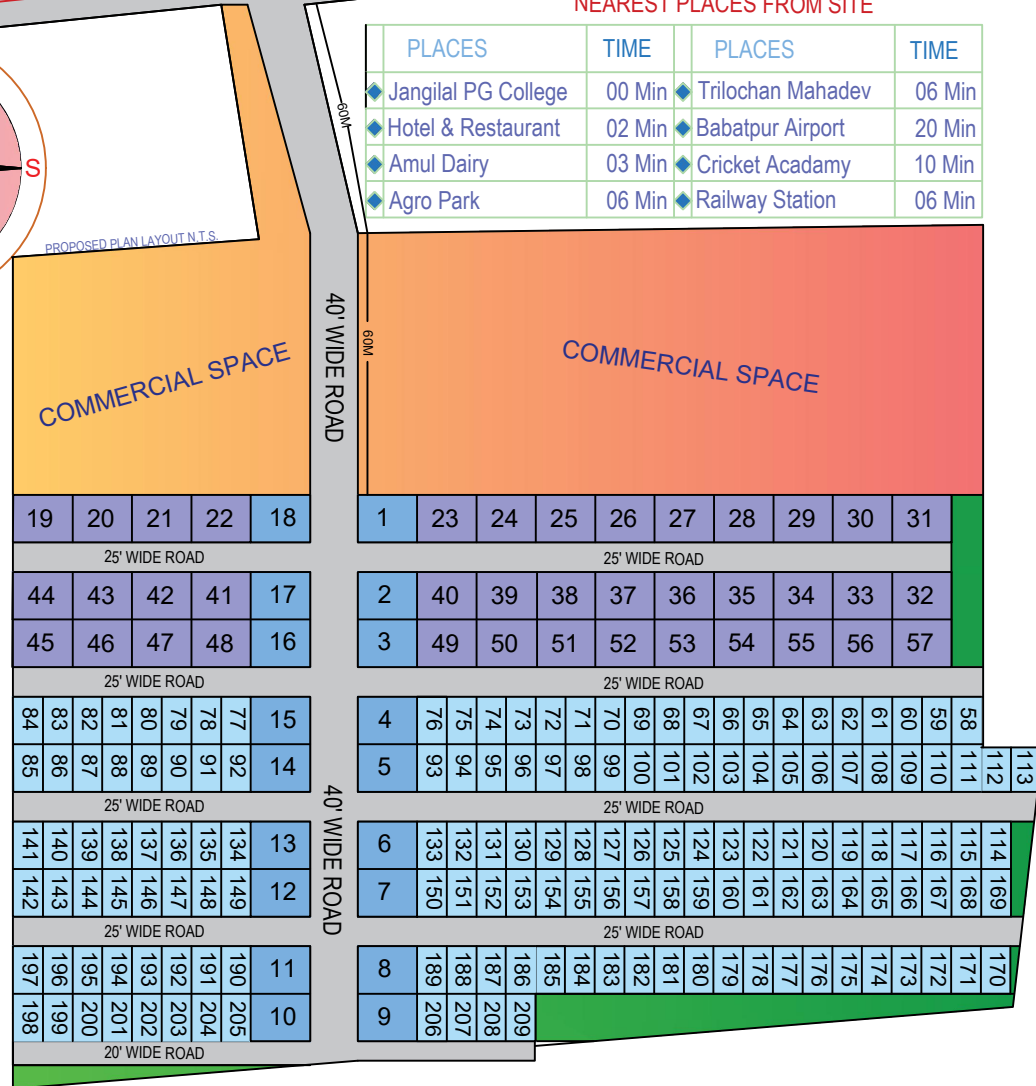

PLACES	TIME	PLACES	TIME
◆ Jangilal PG College	00 Min	◆ Trilochan Mahadev	06 Min
◆ Hotel & Restaurant	02 Min	◆ Babatpur Airport	20 Min
◆ Amul Dairy	03 Min	◆ Cricket Academy	10 Min
◆ Agro Park	06 Min	◆ Railway Station	06 Min

AREA DETAIL

COLOUR	AREA	No. of Plots	SIZE	PLOTS
	2000 Sq Ft	01 to 18	50X40	Corner Plots
	2000 Sq Ft	19 to 57	07X5	PLOTS
	1000 Sq Ft	58 to 209	07X5	PLOTS

19	20	21	22	18
25' WIDE ROAD				
44	43	42	41	17
45	46	47	48	16
25' WIDE ROAD				
84	83	82	81	80
85	86	87	88	89
78	79	77	78	79
91	90	92	91	90
92	93	94	95	96
25' WIDE ROAD				
141	140	139	138	137
142	143	144	145	146
25' WIDE ROAD				
197	196	195	194	193
198	199	200	201	202
20' WIDE ROAD				
190	191	192	193	194
205	204	203	202	201
25' WIDE ROAD				
11	10	9	8	7

1	23	24	25	26	27	28	29	30	31
25' WIDE ROAD									
2	40	39	38	37	36	35	34	33	32
3	49	50	51	52	53	54	55	56	57
25' WIDE ROAD									
4	76	75	74	73	72	71	70	69	68
5	93	94	95	96	97	98	99	100	101
25' WIDE ROAD									
6	133	132	131	130	129	128	127	126	125
7	150	151	152	153	154	155	156	157	158
25' WIDE ROAD									
8	189	188	187	186	185	184	183	182	181
9	206	207	208	209	210	211	212	213	214