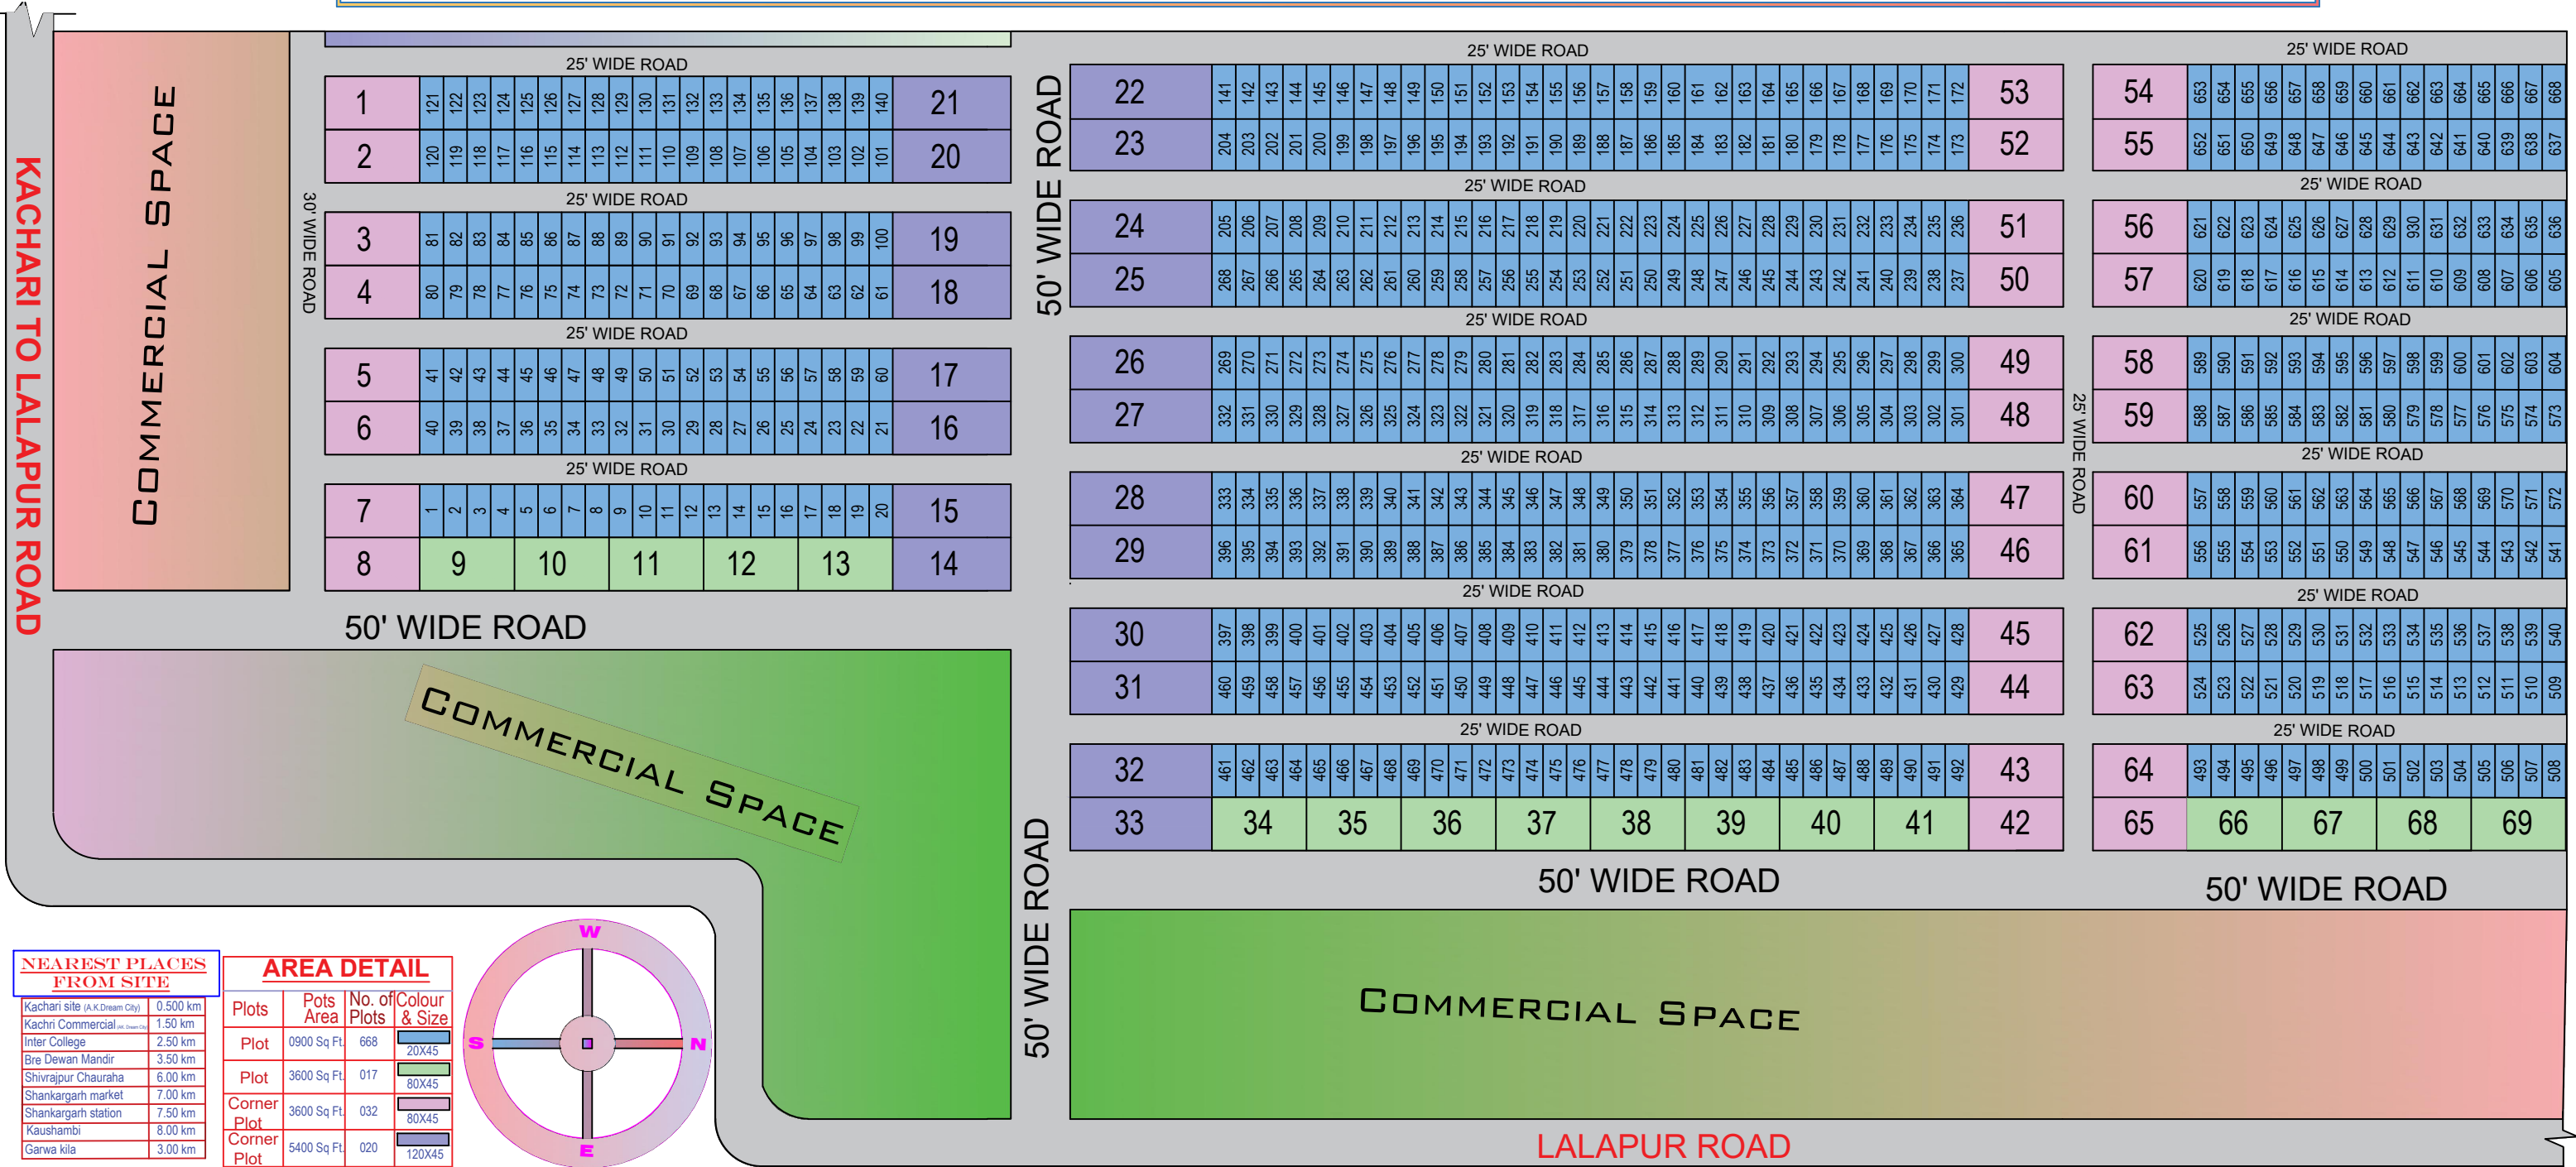

A. K. DREAM CITY SITE PROJECT PLAN OF GOLHAIYA KACHARI (PRATAPPUR) SHANKAR GARH PRAYAGRAJ U.P.

HEAD OFFICE- A.K. INFRADREAM LTD. 22-F JAWAHAR LAL NEHRU ROAD PRAYAGRAJ UP

NEAREST PLACES FROM SITE

Kachari Sita (A.K.Dream City)	0.500 km
Kachri Commercial	1.50 km
Inter College	2.50 km
Bre Dewan Mandir	3.50 km
Shivrajpur Chauraha	6.00 km
Shankargarh market	7.00 km
Shankargarh station	7.50 km
Kaushambi	8.00 km
Garwa kila	3.00 km

AREA DETAIL

Plots	Pots Area	No. of Plots	Colour & Size
Plot	0900 Sq Ft.	668	20X45
Plot	3600 Sq Ft.	017	80X45
Corner Plot	3600 Sq Ft.	032	80X45
Corner Plot	5400 Sq Ft.	020	120X45