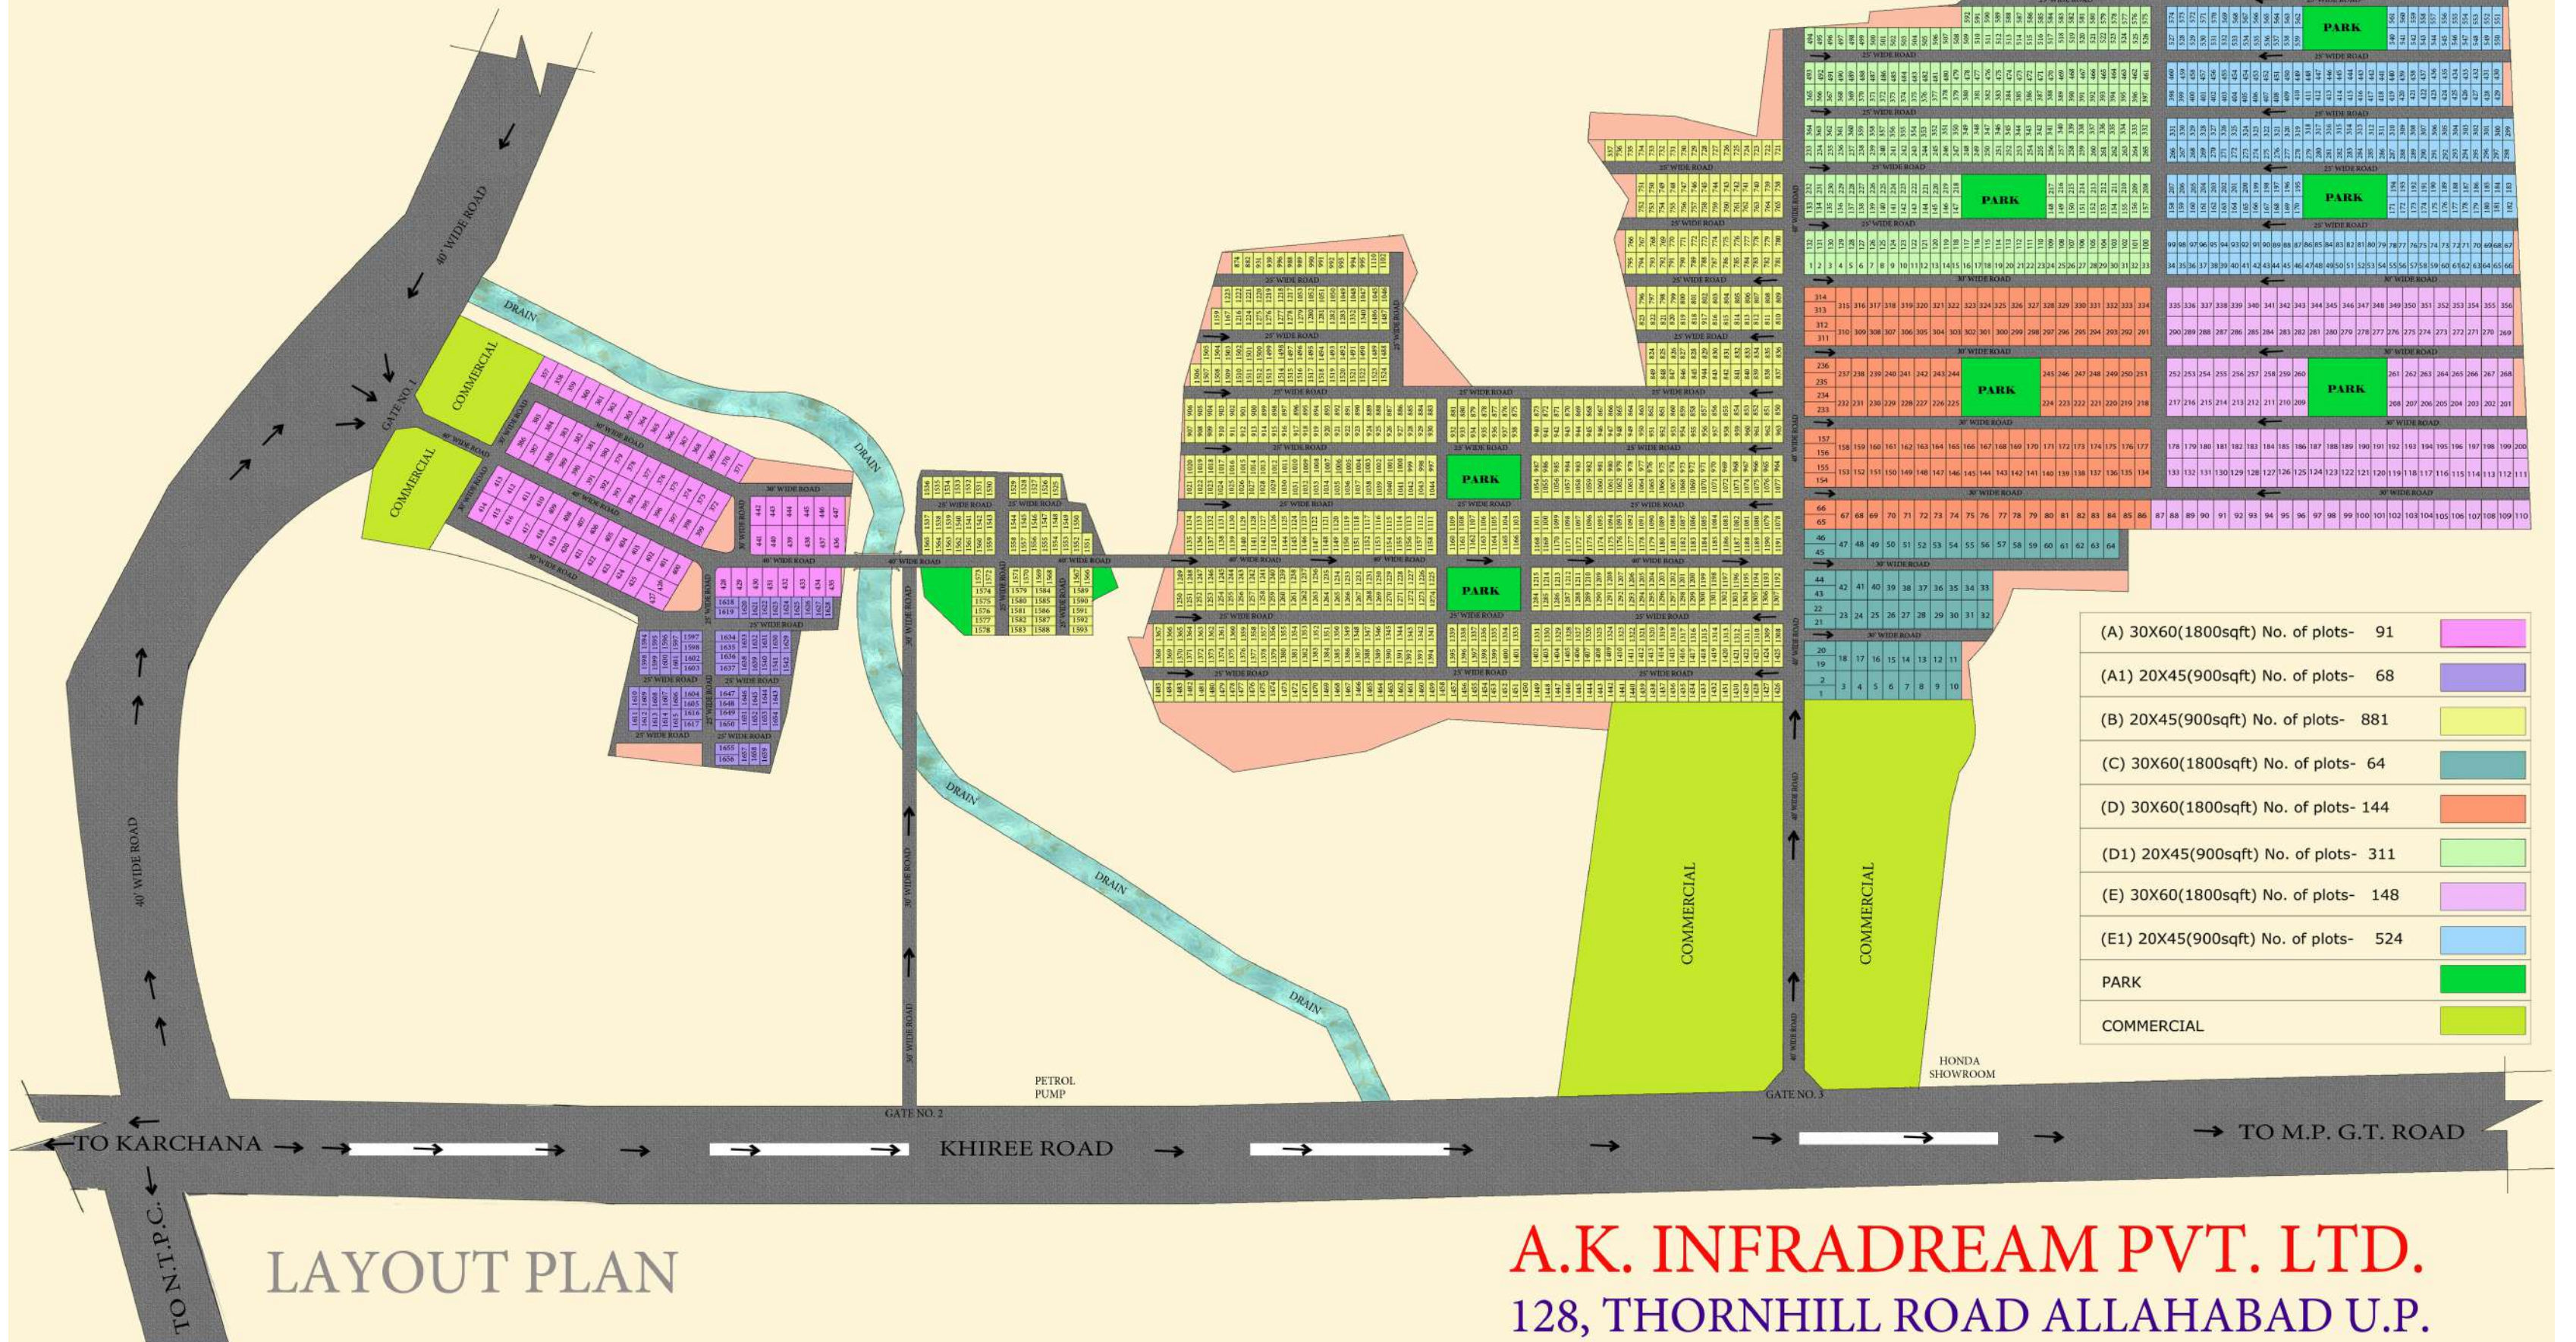

DREAM CITY

(A) 30X60(1800sqft) No. of plots-	91	
(A1) 20X45(900sqft) No. of plots-	68	
(B) 20X45(900sqft) No. of plots-	881	
(C) 30X60(1800sqft) No. of plots-	64	
(D) 30X60(1800sqft) No. of plots-	144	
(D1) 20X45(900sqft) No. of plots-	311	
(E) 30X60(1800sqft) No. of plots-	148	
(E1) 20X45(900sqft) No. of plots-	524	
PARK		
COMMERCIAL		

LAYOUT PLAN

A.K. INFRADREAM PVT. LTD.
 128, THORNHILL ROAD ALLAHABAD U.P.
 MO. +917081228384