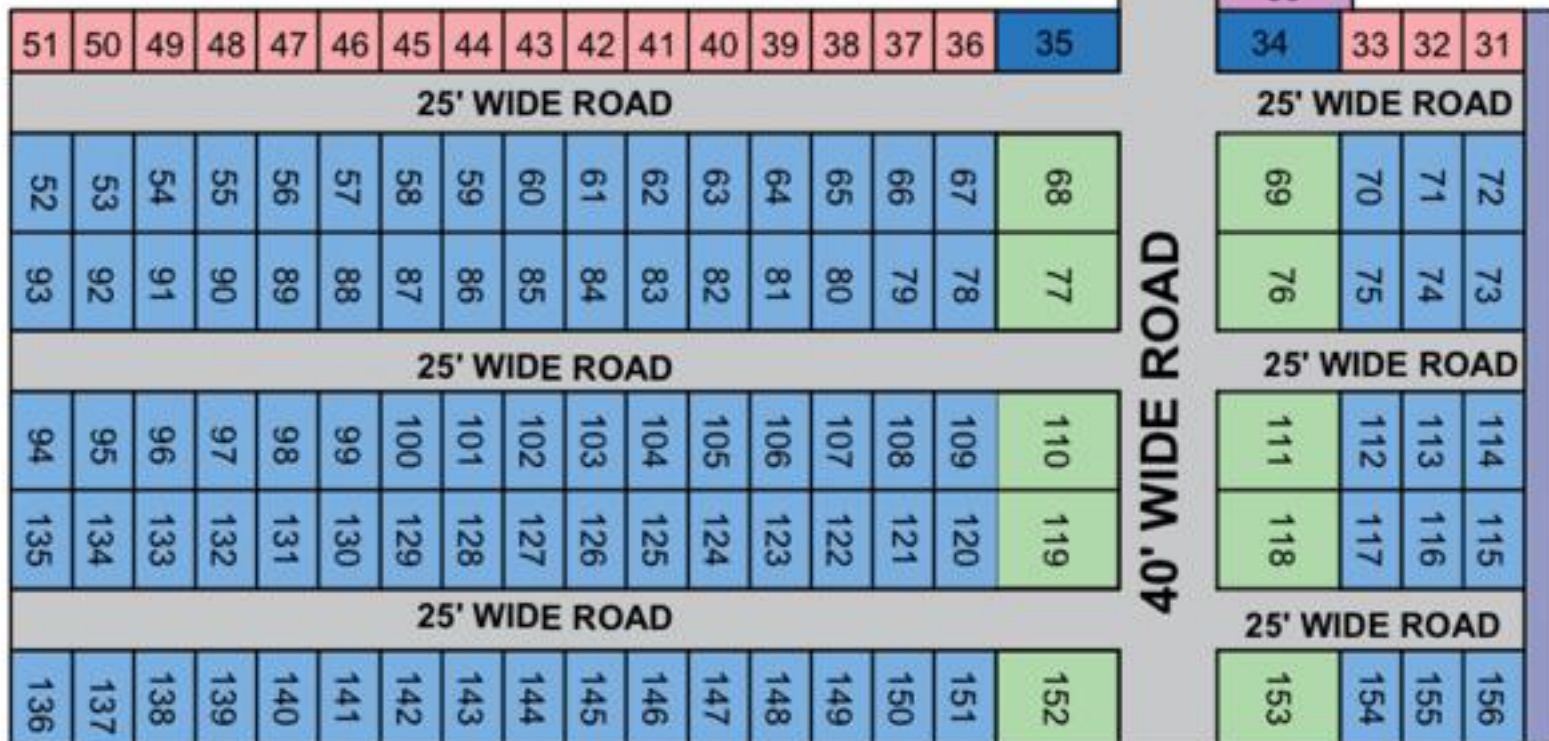

PLOTS	PLOTS SIZE	NO. OF PLOTS	PLOTS AREA	PLOTS COLOUR
COMMERCIAL	50X25	34 & 35	1250 SQ FT	
COMMERCIAL	20X20	01 TO 16	400 SQ FT	
COMMERCIAL	20X55	17 TO 30	1100 SQ FT	
COMMERCIAL	25X25	19 PLOTS	625 SQ FT	
CORNER PLOTS	50X40	10 PLOTS	2000 SQ FT	
PLOTS	25X40	95 PLOTS	1000 SQ FT	

**NEAREST PLACES FROM SITE**

Sainik Pharmacy College	1.8 Km	Neharu GramBharti University	3.0 Km
Sainik PG College	1.8 Km	Gama Chikitsa Samsthan	3.5 Km
Diksha Hospital	1.5 Km	Shyamkumari Degree College	4.5 Km
Petrol Pump	1.9 Km	Jagatpur site (A.K.DreamCity)	4.0 Km
Hanuman Ganj Market	2.3 Km	Sangam Ghat	16.0 Km
Gokul Dham Resort	3.0 Km	PrayagRaj Railway Staton	25.0 Km

**PROPOSED LAYOUT PLAN**

**40' WIDE ROAD**

**40' WIDE ROAD**

**25' WIDE ROAD**

**25' WIDE ROAD**

**25' WIDE ROAD**

**25' WIDE ROAD**

**25' WIDE ROAD**

**25' WIDE ROAD**