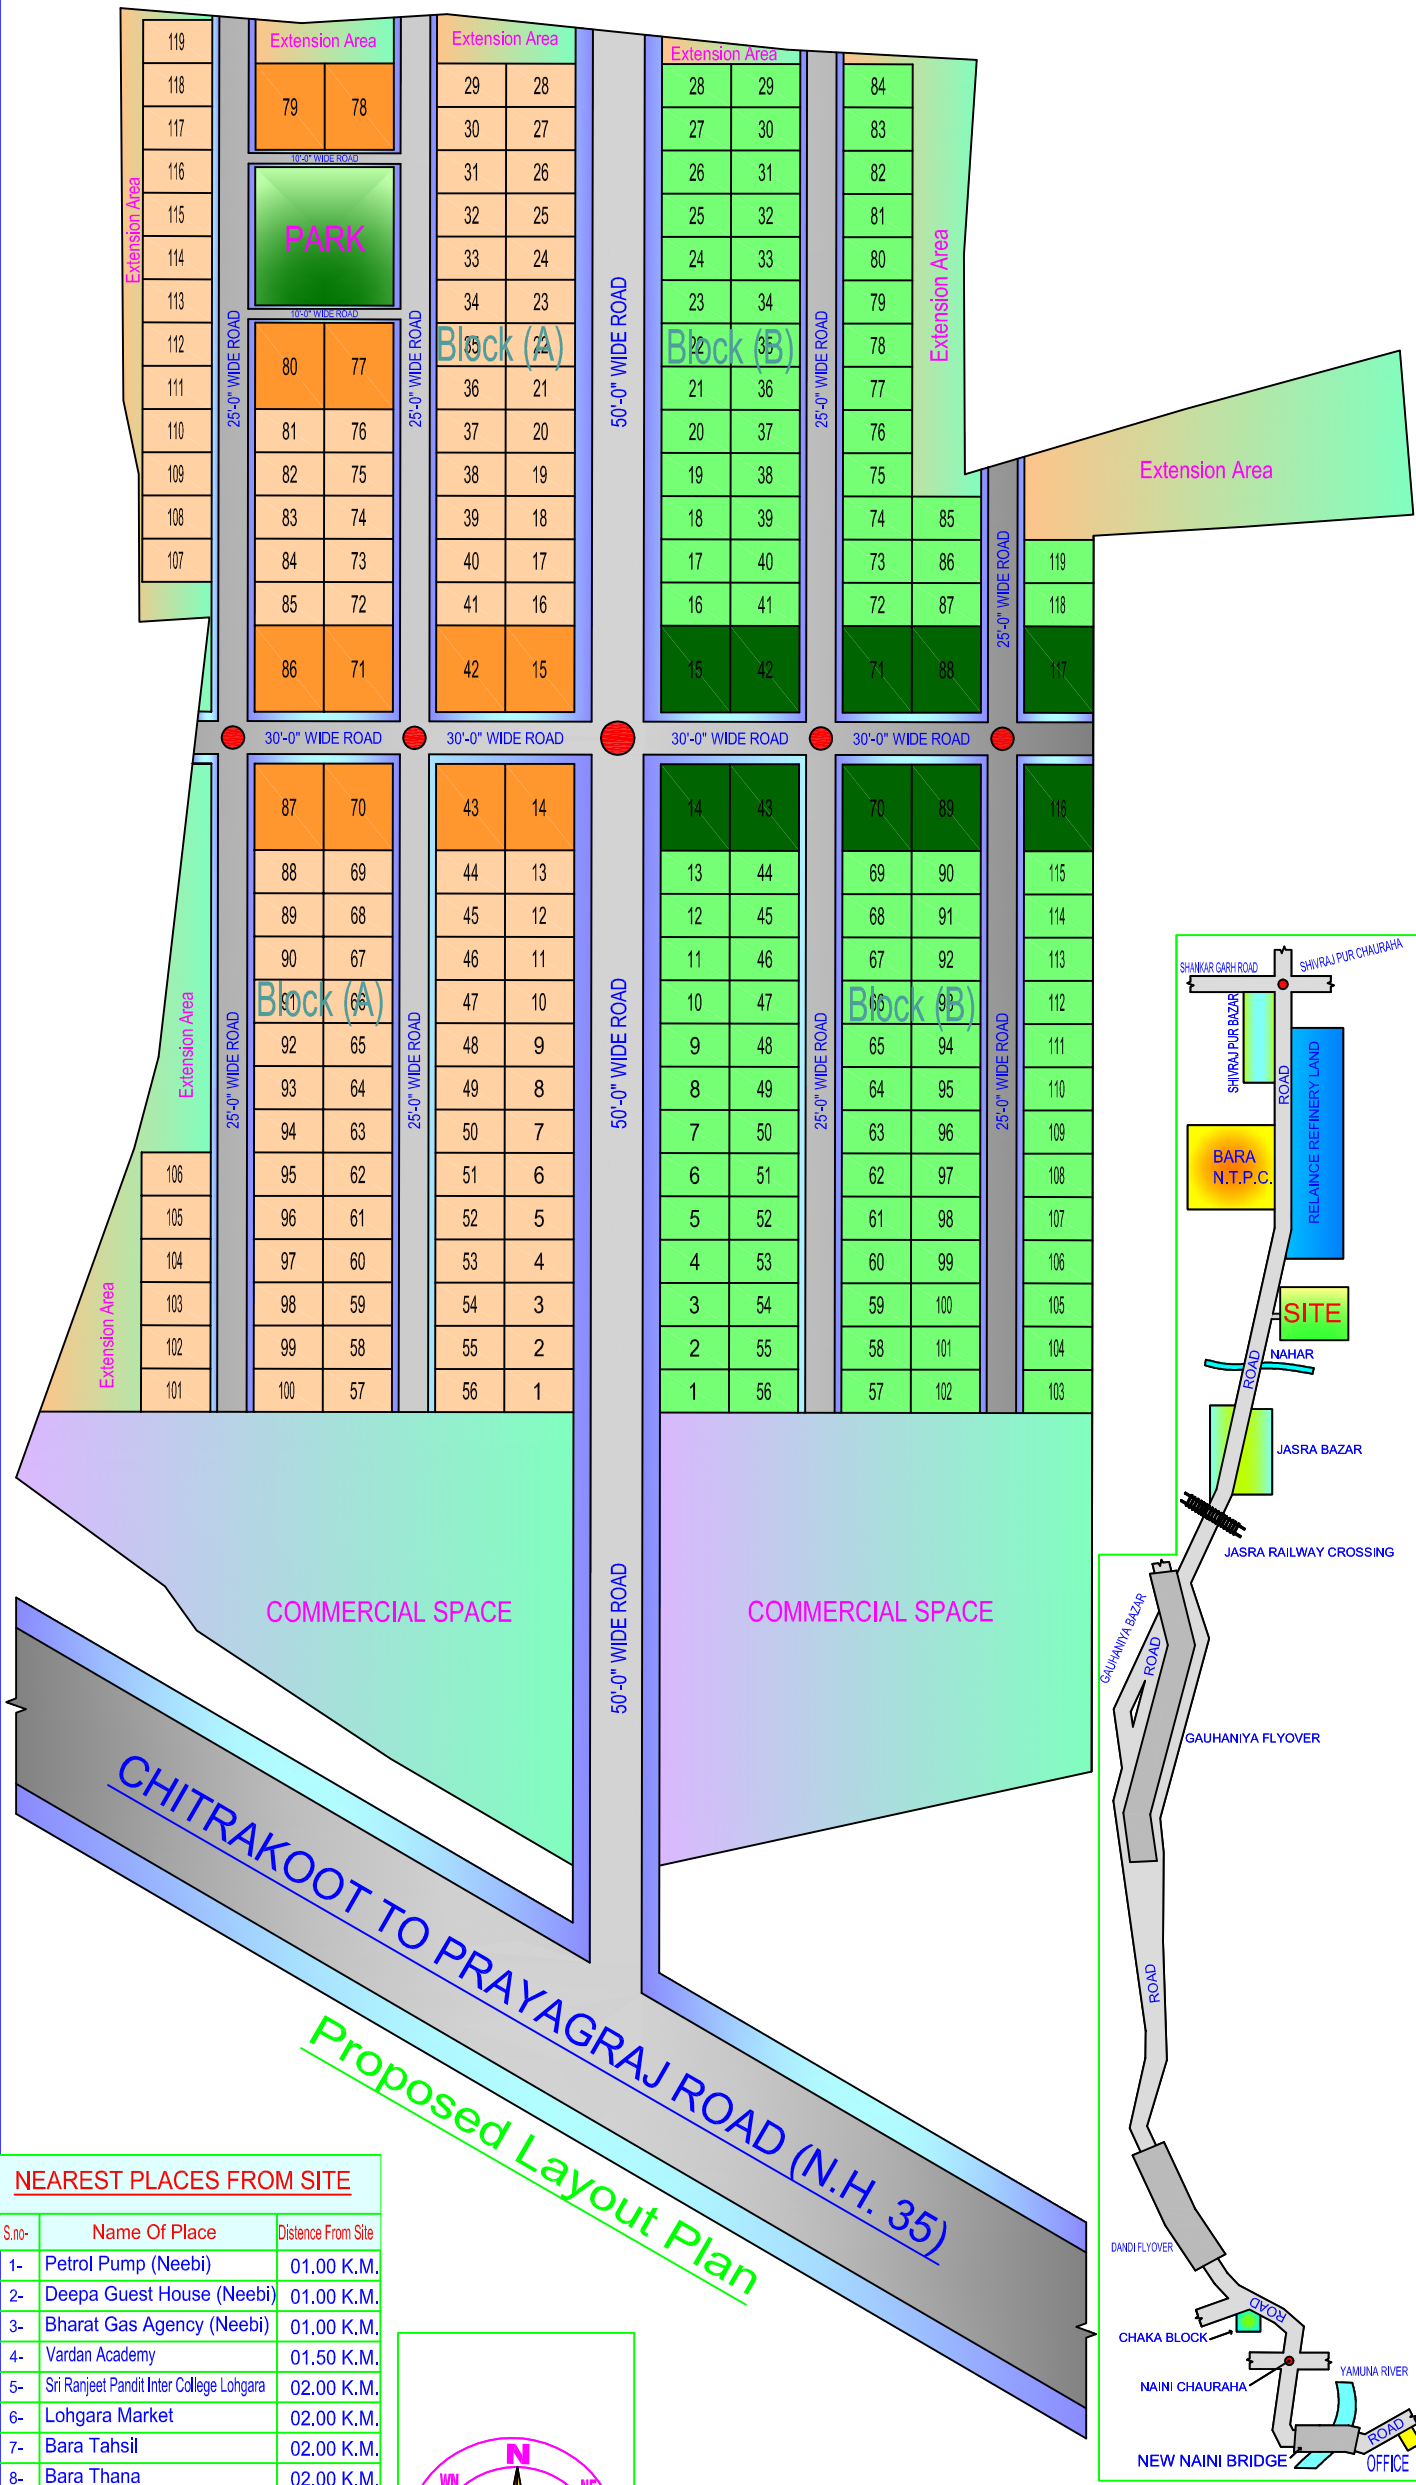

**A.K. DREAM CITY SITE PROJECT PLAN OF
NEEBI, SEHURA (BARA),
DIST - PRAYAGRAJ.**

**HEAD OFFICE - A.K. INFRADREAM L.T.D.
22 - F JAWAHAR LAL NEHRU ROAD, PRAYAGRAJ, U.P.**

NEAREST PLACES FROM SITE

S.no-	Name Of Place	Distance From Site
1-	Petrol Pump (Neebi)	01.00 K.M.
2-	Deepa Guest House (Neebi)	01.00 K.M.
3-	Bharat Gas Agency (Neebi)	01.00 K.M.
4-	Vardan Academy	01.50 K.M.
5-	Sri Ranjeet Pandit Inter College Lohgara	02.00 K.M.
6-	Lohgara Market	02.00 K.M.
7-	Bara Tahsil	02.00 K.M.
8-	Bara Thana	02.00 K.M.
9-	K.L. Convent School	02.00 K.M.
10-	Kanak Hospital (Bara)	02.50 K.M.
11-	Lohgara Railway Station	02.50 K.M.
12-	Lohgara Refinery	02.50 K.M.
13-	Shushila Devi Degree College (Lohgara)	03.00 K.M.
14-	Kalavati Devi Degree College	03.00 K.M.
15-	Hemvati Nandan Bahuguna Inter College (Bara)	03.00 K.M.
16-	Pracheen Shiv Mandir (Panchmatha)	03.00 K.M.
17-	N.T.P.C. (Lohgara)	03.50 K.M.

Area Detail

Block	Plot	Plot Size	Plot Area	Plot Area	Nos of plot	Colour
Block (A)	Plot	25'-0" X 40'-0"	1000 Sq.Ft.	093.33 Sq.Mt.	107	
	Corner Plot	50'-0" X 40'-0"	2000 Sq.Ft.	186.66 Sq.Mt.	012	
Block (B)	Plot	25'-0" X 40'-0"	1000 Sq.Ft.	093.33 Sq.Mt.	109	
	Corner Plot	50'-0" X 40'-0"	2000 Sq.Ft.	186.66 Sq.Mt.	010	