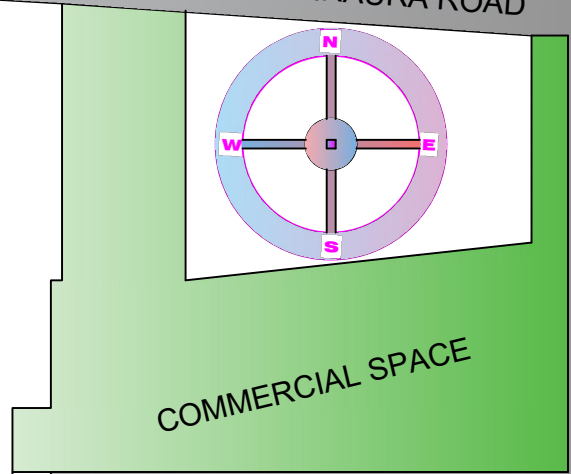

A.K. DREAM CITY SITE PROJECT PLAN

OF JAMUI CHUNAR MIRZAPUR U.P.

HEAD OFFICE - A.K. INFRADREAM LTD. 22 - F JAWAHAR LAL NEHRU ROAD, PRAYAGRAJ, U.P.