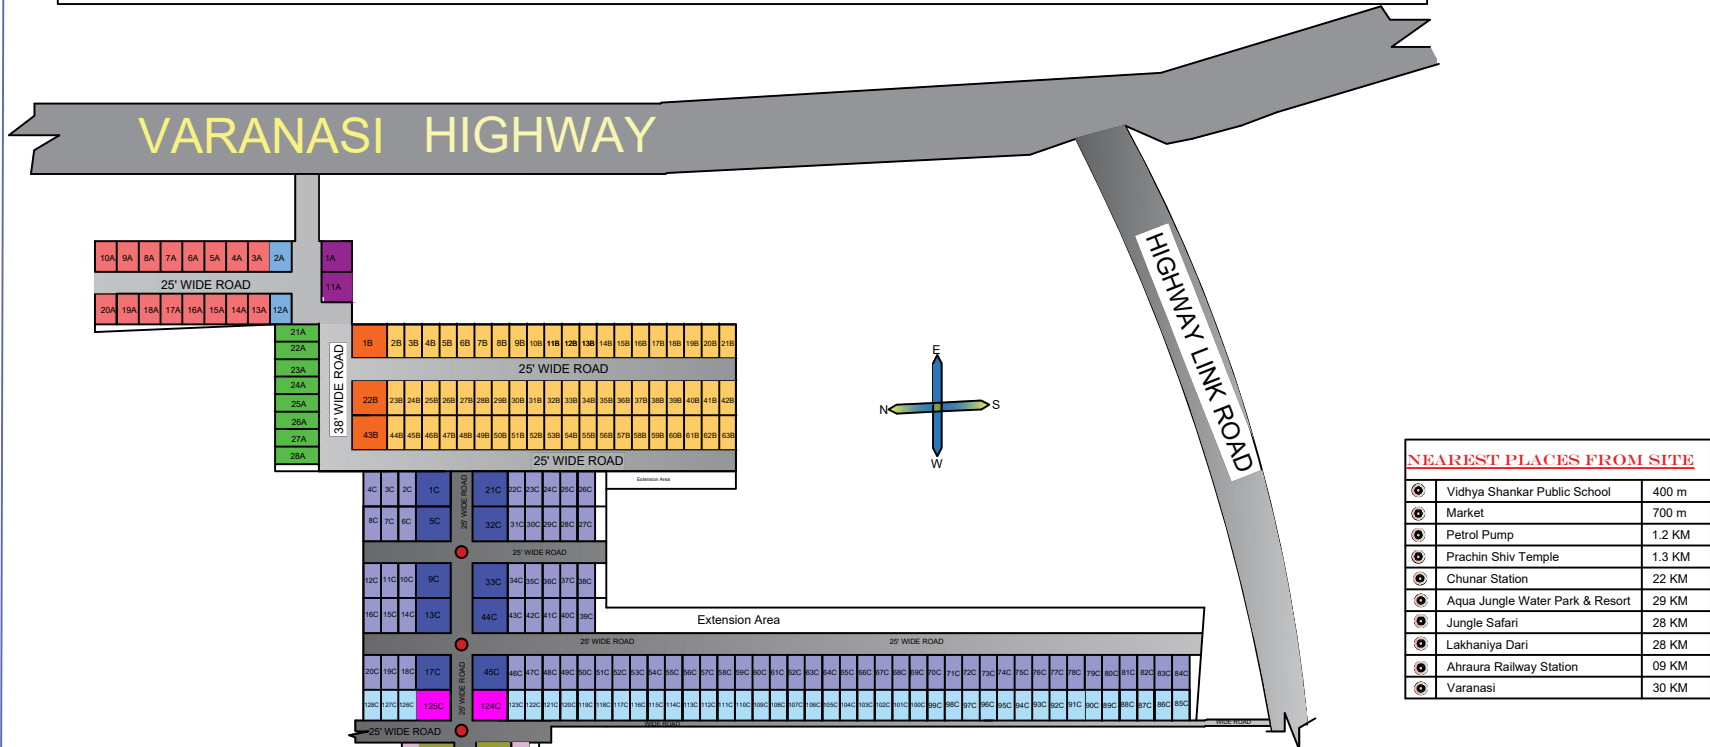

A. K. DREAM CITY SITE PROJECT PLAN OF KAUDIA KALA ADALHAT VARANASI UP

HEAD OFFICE- A.K. INFRADREAM LTD 22-F JAWAHAR LAL NEHRU ROAD PRAYAGRAJ UP

NEAREST PLACES FROM SITE	
●	Vidhya Shankar Public School 400 m
●	Market 700 m
●	Petrol Pump 1.2 KM
●	Prachin Shiv Temple 1.3 KM
●	Chunar Station 22 KM
●	Aqua Jungle Water Park & Resort 29 KM
●	Jungle Safari 28 KM
●	Lakhaniya Dari 28 KM
●	Ahaura Railway Station 09 KM
●	Varanasi 30 KM

AREA DETAIL

BLOCK	Plot	Plot size	Plot Area	No. of Plot	Colour
BLOCK (A)	Plot	25X35	875 Sq. Ft.	16	25X35
	Corner Plot	35X35	1225 Sq. Ft.	02	35X35
	Corner Plot	25X35	875 Sq. Ft.	02	25X35
	Plot	20X50	1000 Sq. Ft.	08	20X50
BLOCK (B)	Corner Plot	40X40	1600 Sq. Ft.	03	40X40
	Plot	20X40	800 Sq. Ft.	60	20X40
BLOCK (C)	Corner Plot	40X40	1600 Sq. Ft.	10	40X40
	Plot	20X40	800 Sq. Ft.	74	20X40
	Corner Plot	40X35	1400 Sq. Ft.	02	40X35
	Plot	20X35	700 Sq. Ft.	42	20X35
BLOCK (D)	Corner Plot	40X40	1600 Sq. Ft.	14	40X40
	Plot	20X40	800 Sq. Ft.	35	20X40