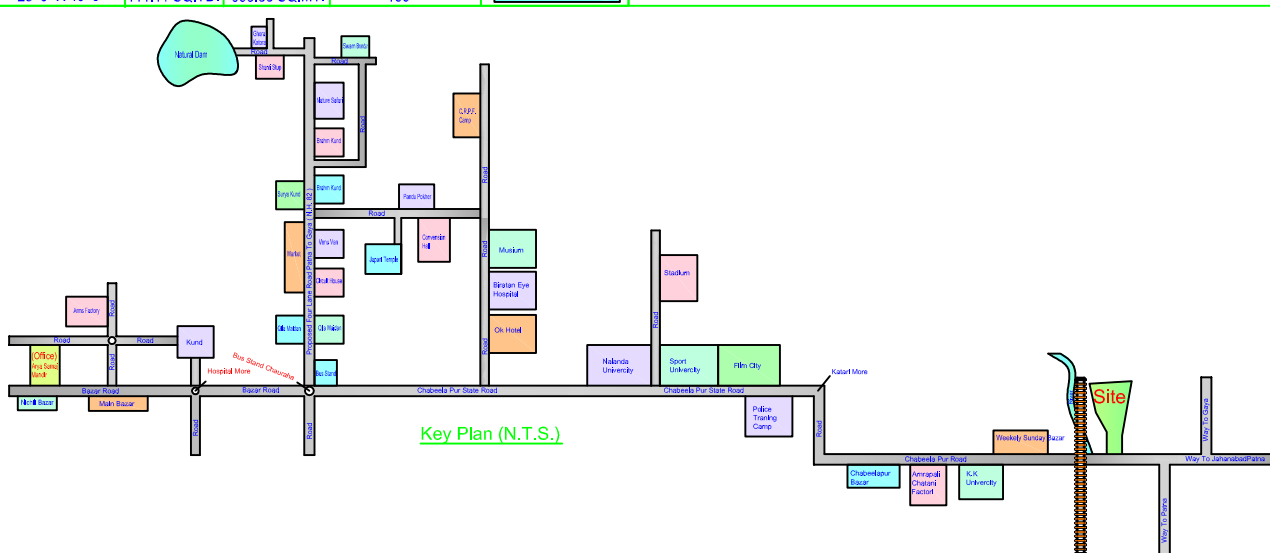

### BLOCK (A)

PLOT SIZE	AREA	AREA	NO-OF PLOT	COLOUR
25'-0" X 40'-0"	111.11 SQ.YD.	093.33 SQ.MT.	110	
15'-0" X 40'-0"	066.67 SQ.YD.	056.00 SQ.MT.	312	

### BLOCK (B)

PLOT SIZE	AREA	AREA	NO-OF PLOT	COLOUR
25'-0" X 40'-0"	111.11 SQ.YD.	093.33 SQ.MT.	084	
15'-0" X 40'-0"	066.67 SQ.YD.	056.00 SQ.MT.	169	

### BLOCK (C)

PLOT SIZE	AREA	AREA	NO-OF PLOT	COLOUR
25'-0" X 40'-0"	111.11 SQ.YD.	093.33 SQ.MT.	166	
15'-0" X 40'-0"	066.67 SQ.YD.	056.00 SQ.MT.	358	

### SHOP

PLOT SIZE	AREA	AREA	NO-OF PLOT	COLOUR
25'-0" X 40'-0"	111.11 SQ.YD.	093.33 SQ.MT.	166	

**CHABEELA PUR ROAD**  
proposed lay-out plan