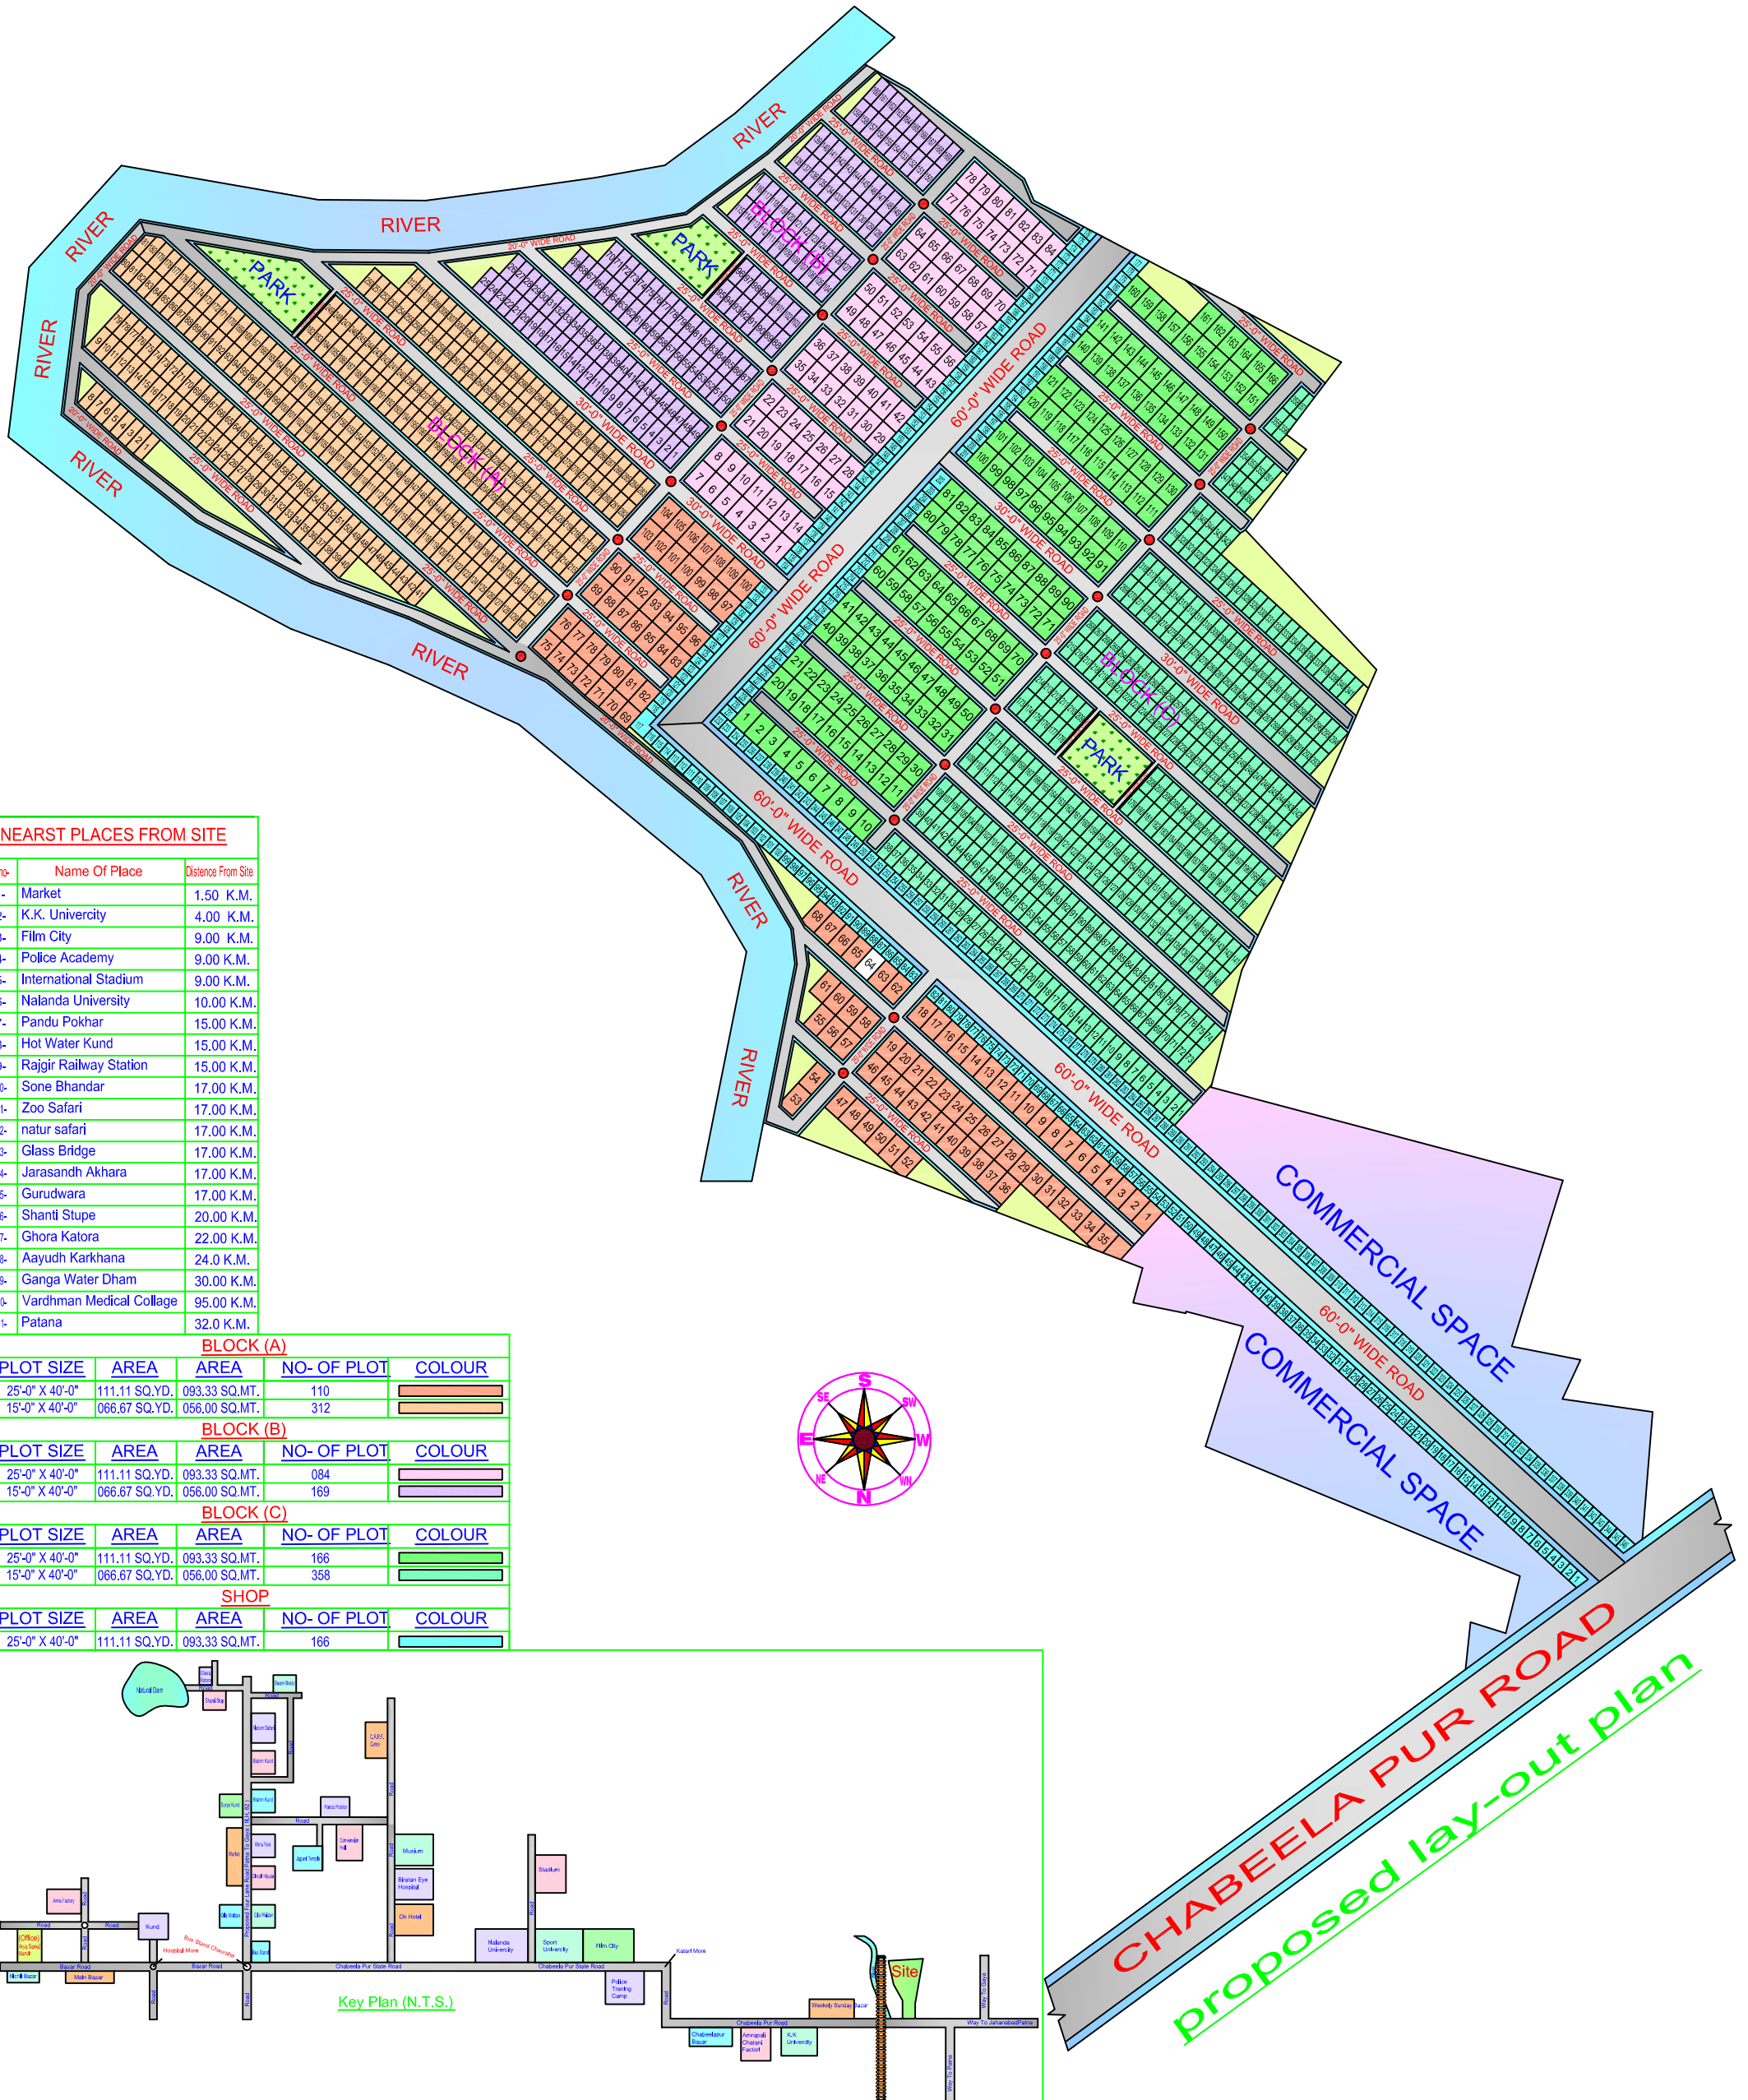

A.K.DREAM CITY SITE PROJECT PLAN OF (ARADHAN PUR, RAJGIR,) BIHAR.

HEAD OFFICE - A.K. INFRADREAM L.T.D.

22 - F JAWAHAR LAL NEHRU ROAD, PRAYAGRAJ, U.P.

NEAREST PLACES FROM SITE

S.no.	Name Of Place	Distance From Site
1-	Market	1.50 K.M.
2-	K.K. University	4.00 K.M.
3-	Film City	9.00 K.M.
4-	Police Academy	9.00 K.M.
5-	International Stadium	9.00 K.M.
6-	Nalanda University	10.00 K.M.
7-	Pandu Pokhar	15.00 K.M.
8-	Hot Water Kund	15.00 K.M.
9-	Rajgir Railway Station	15.00 K.M.
10-	Sone Bhandar	17.00 K.M.
11-	Zoo Safari	17.00 K.M.
12-	natur safari	17.00 K.M.
13-	Glass Bridge	17.00 K.M.
14-	Jarasandh Akhara	17.00 K.M.
15-	Gurudwara	17.00 K.M.
16-	Shanti Stupe	20.00 K.M.
17-	Ghora Katora	22.00 K.M.
18-	Aayudh Karkhana	24.0 K.M.
19-	Ganga Water Dham	30.00 K.M.
20-	Vardhman Medical Collage	95.00 K.M.
21-	Patana	32.0 K.M.

BLOCK (A)

PLOT SIZE	AREA	AREA	NO-OF PLOT	COLOUR
25'-0" X 40'-0"	111.11 SQ.YD.	093.33 SQ.MT.	110	
15'-0" X 40'-0"	066.67 SQ.YD.	056.00 SQ.MT.	312	

BLOCK (B)

PLOT SIZE	AREA	AREA	NO-OF PLOT	COLOUR
25'-0" X 40'-0"	111.11 SQ.YD.	093.33 SQ.MT.	084	
15'-0" X 40'-0"	066.67 SQ.YD.	056.00 SQ.MT.	169	

BLOCK (C)

PLOT SIZE	AREA	AREA	NO-OF PLOT	COLOUR
25'-0" X 40'-0"	111.11 SQ.YD.	093.33 SQ.MT.	166	
15'-0" X 40'-0"	066.67 SQ.YD.	056.00 SQ.MT.	358	

SHOP

PLOT SIZE	AREA	AREA	NO-OF PLOT	COLOUR
25'-0" X 40'-0"	111.11 SQ.YD.	093.33 SQ.MT.	166