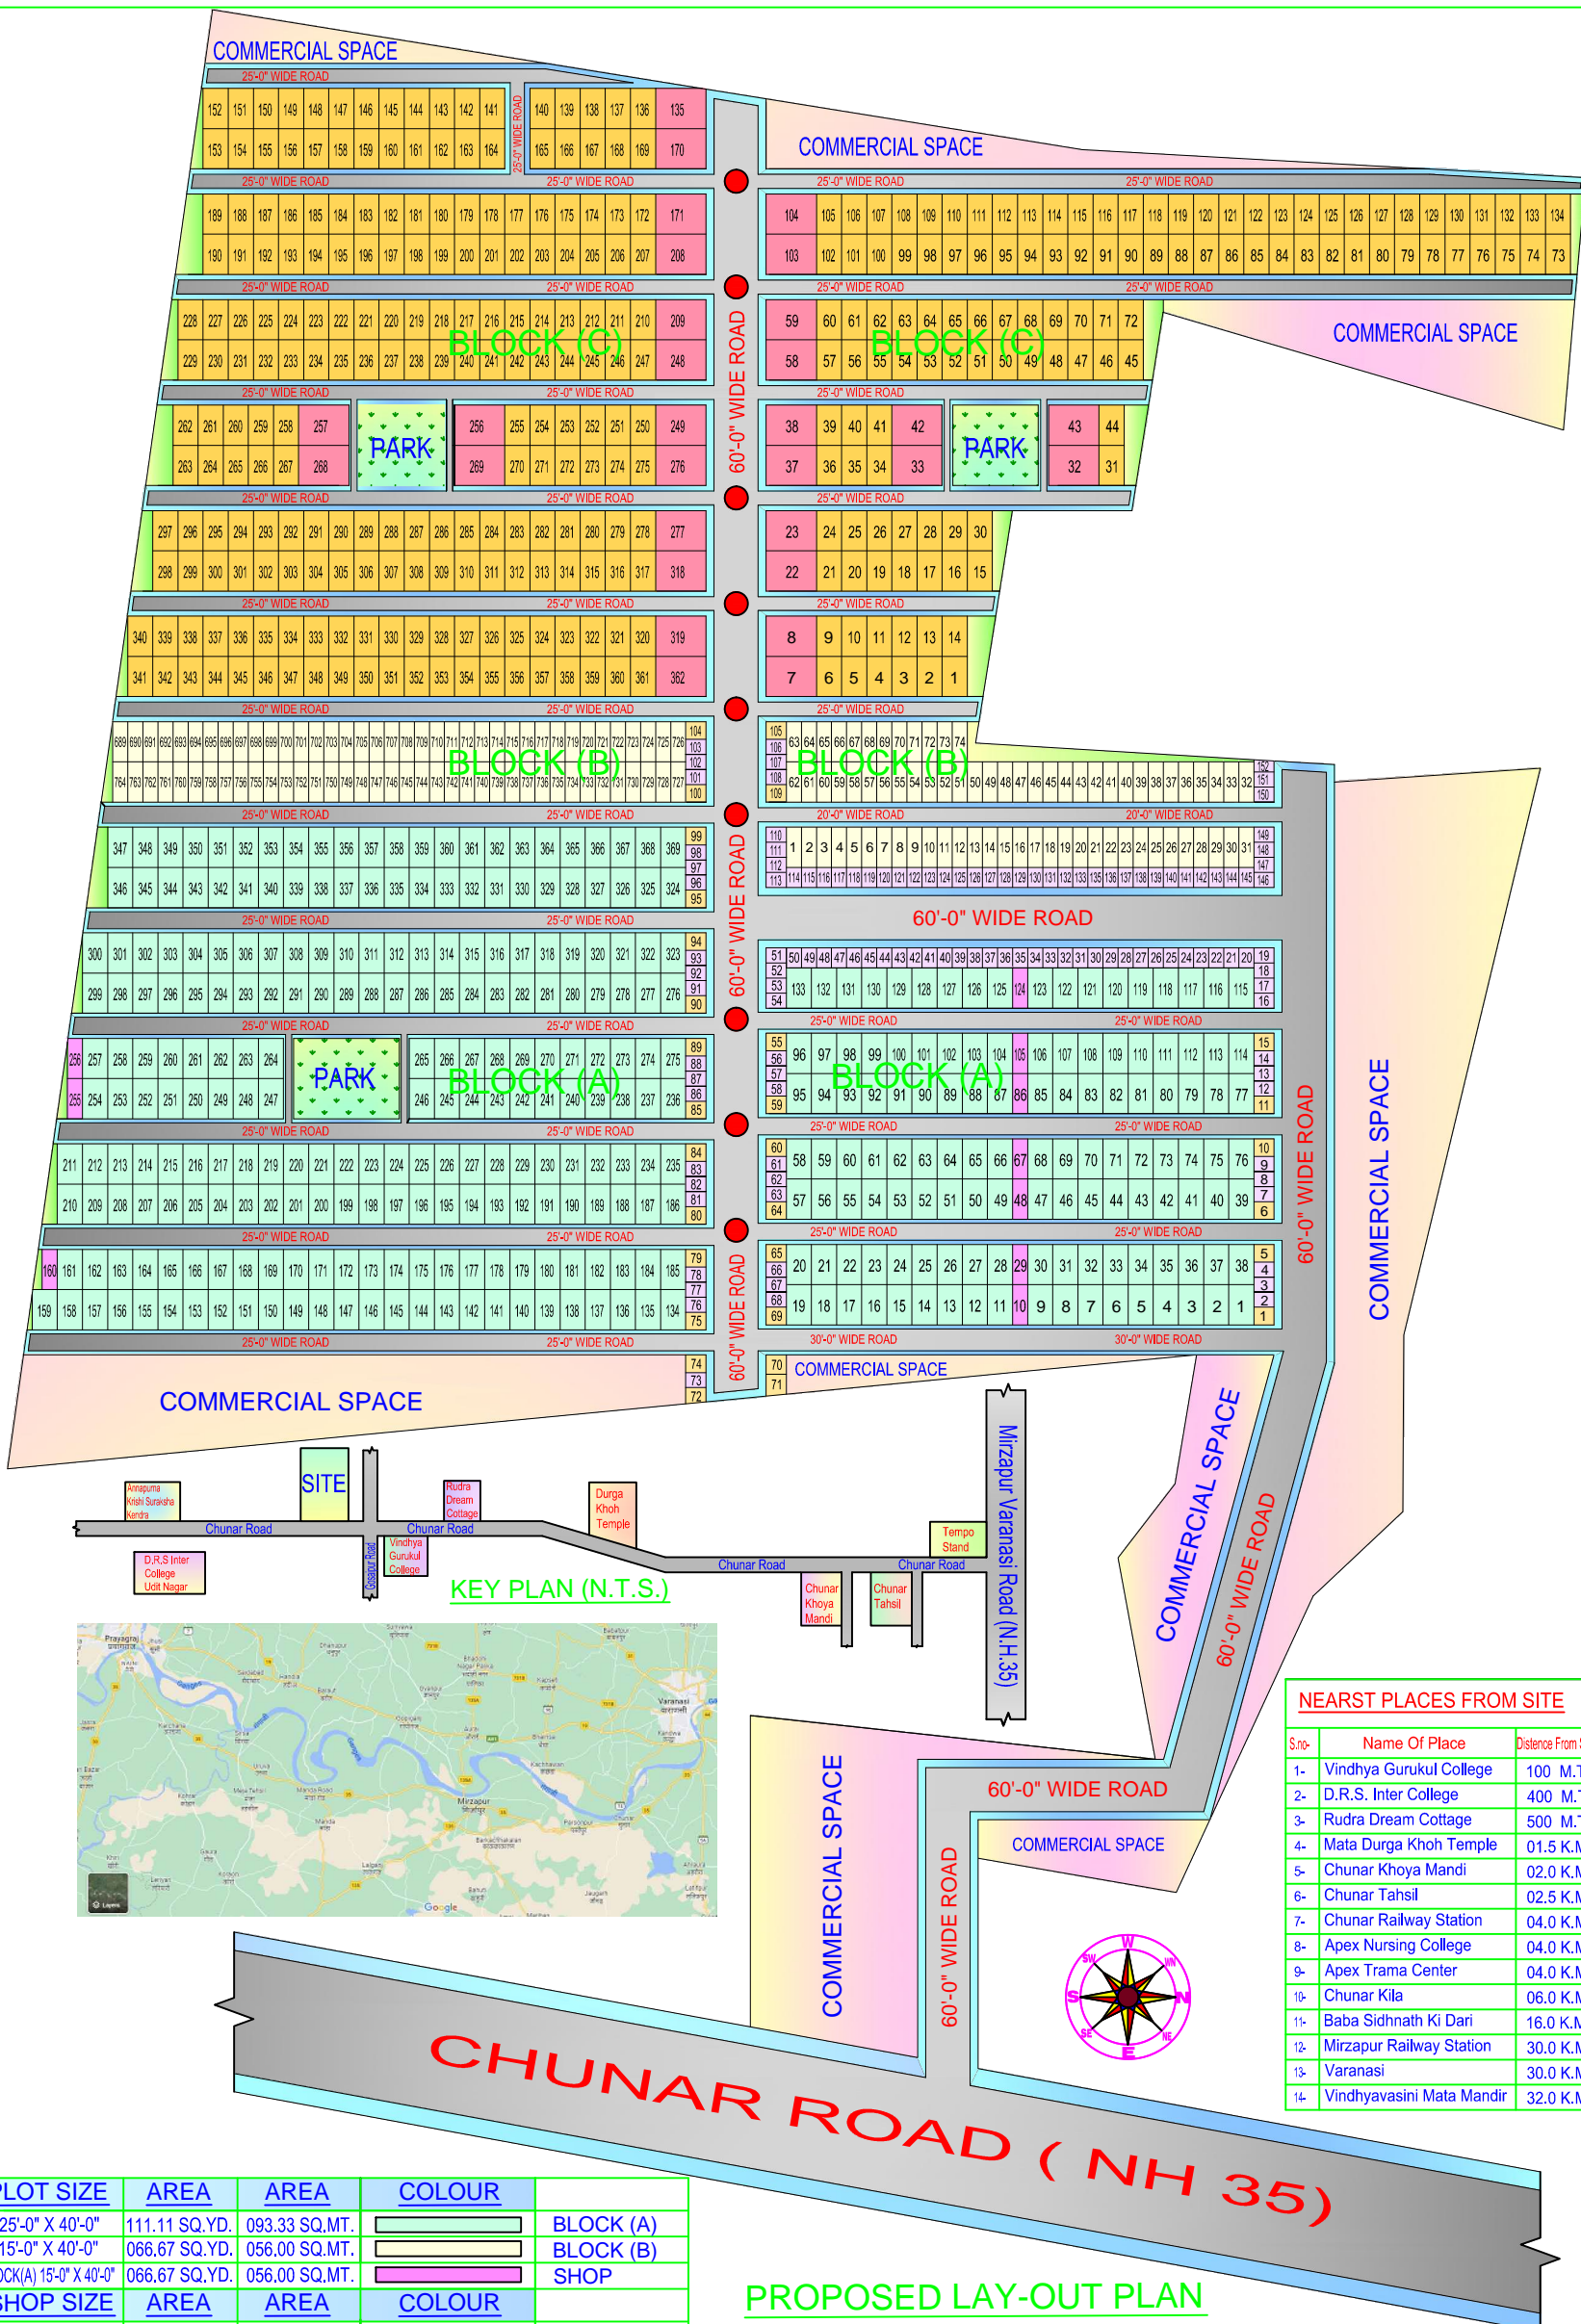

# A.K.DREAM CITY SITE PROJECT PLAN OF (RUHELAPUR, CHUNAR,) MIRZAPUR, UP. HEAD OFFICE - A.K. INFRADREAM L.T.D. 22 - F JAWAHAR LAL NEHRU ROAD, PRAYAGRAJ, U.P.

NEAREST PLACES FROM SITE		
S.No	Name Of Place	Distance From Site
1-	Vindhyha Gurukul College	100 M.T.
2-	D.R.S. Inter College	400 M.T.
3-	Rudra Dream Cottage	500 M.T.
4-	Mata Durga Khoh Temple	01.5 K.M.
5-	Chunar Khoya Mandi	02.0 K.M.
6-	Chunar Tahsil	02.5 K.M.
7-	Chunar Railway Station	04.0 K.M.
8-	Apex Nursing College	04.0 K.M.
9-	Apex Trama Center	04.0 K.M.
10-	Chunar Kila	06.0 K.M.
11-	Baba Sidhnath Ki Dari	16.0 K.M.
12-	Mirzapur Railway Station	30.0 K.M.
13-	Varanasi	30.0 K.M.
14-	Vindhyavasini Mata Mandir	32.0 K.M.

PLOT SIZE	AREA	AREA	COLOUR	
25'-0" X 40'-0"	111.11 SQ.YD.	093.33 SQ.MT.		BLOCK (A)
15'-0" X 40'-0"	066.67 SQ.YD.	056.00 SQ.MT.		BLOCK (B)
BLOCK(A) 15'-0" X 40'-0"	066.67 SQ.YD.	056.00 SQ.MT.		SHOP
SHOP SIZE	AREA	AREA	COLOUR	
15'-0" X 20'-0"	033.33 SQ.YD.	028.00 SQ.MT.		SHOP
17'-6" X 20'-0"	038.88 SQ.YD.	032.66 SQ.MT.		SHOP
25'-0" X 40'-0"	111.11 SQ.YD.	093.33 SQ.MT.		BLOCK (C)
50'-0" X 40'-0"	222.22 SQ.YD.	186.66 SQ.MT.		BLOCK (C)

**PROPOSED LAY-OUT PLAN**